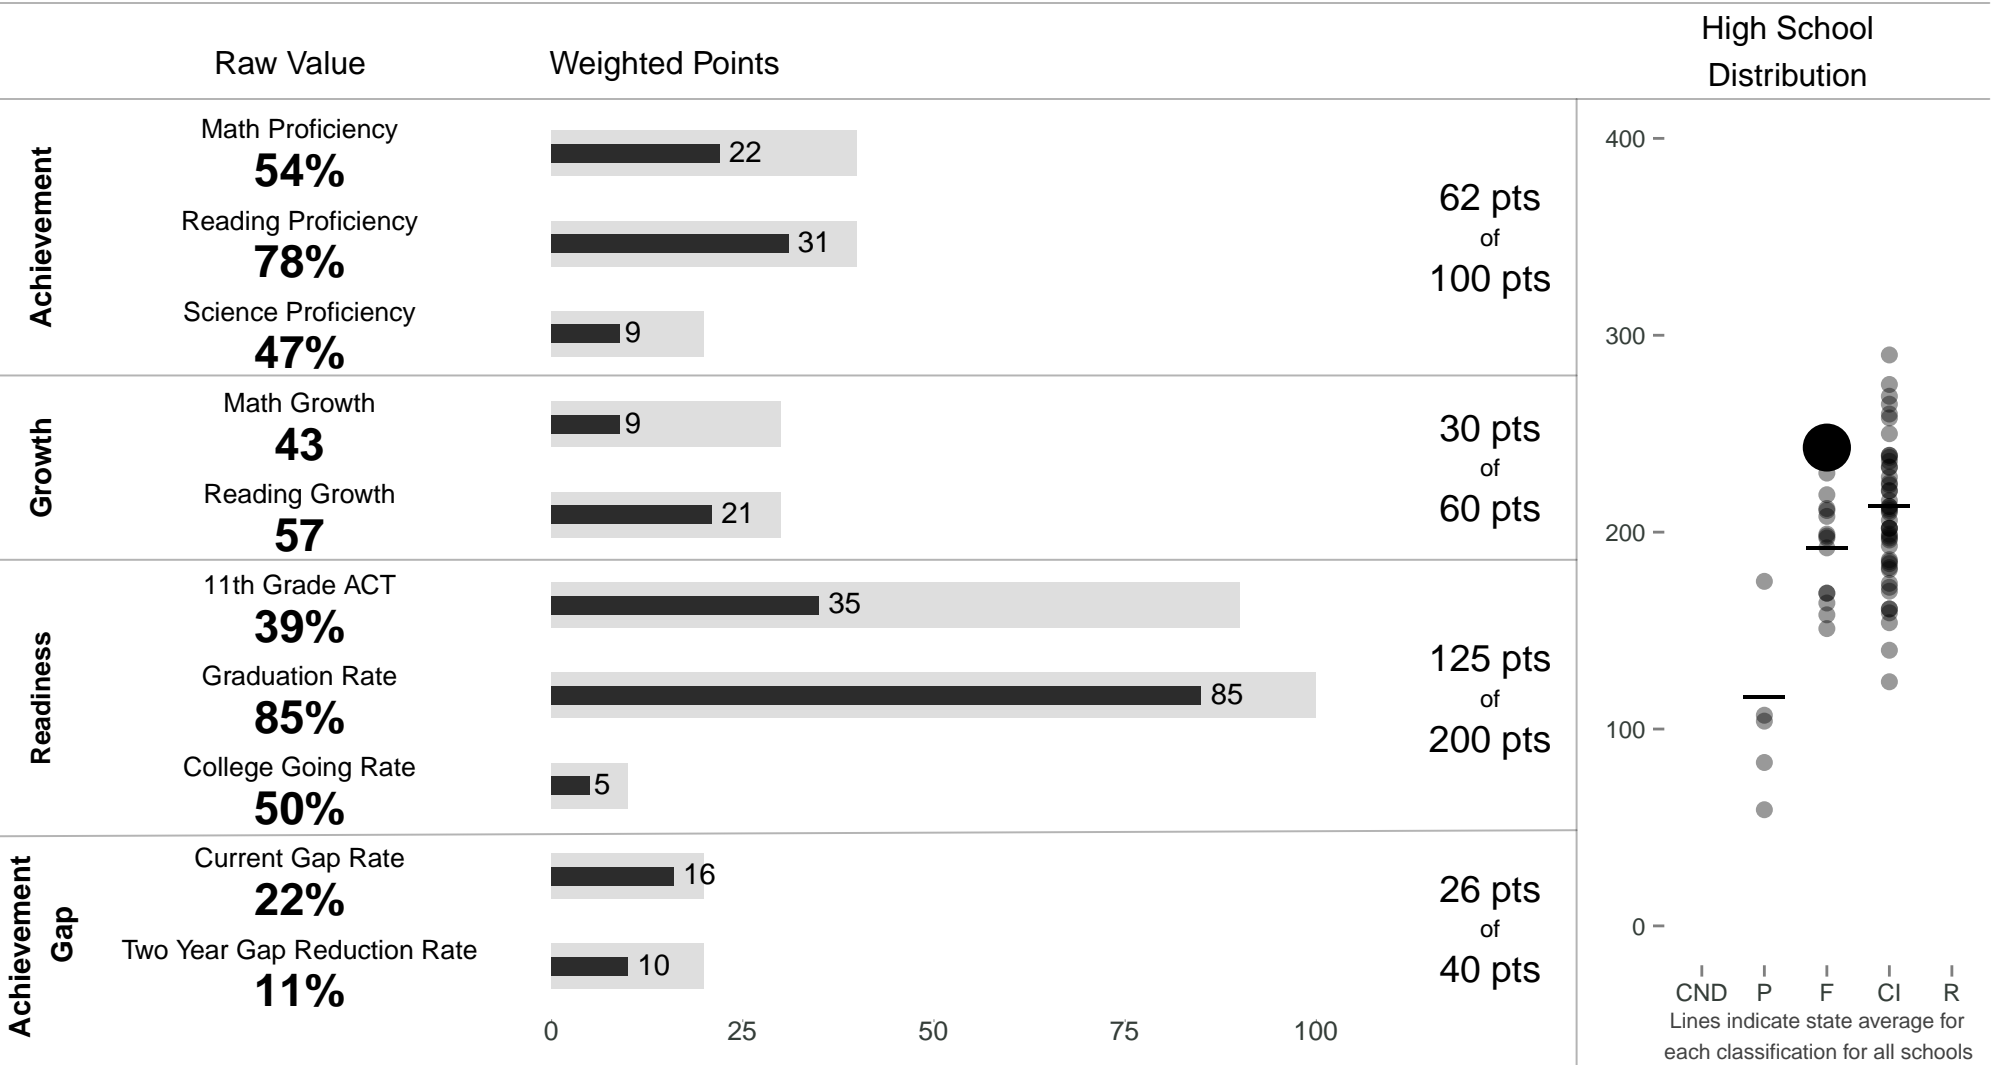

Hawaii Academy of Arts and Science PCS

243 points of 400 points

School Year 2013–2014: Focus

Trigger: Carry Over

www.hawaiipublicschools.org

NOTE: Final display numbers are rounded, which may cause subtotals to appear to sum incorrectly. The total points value on the upper right is accurate.

Run Date: Thursday, September 11, 2014 – Final Run