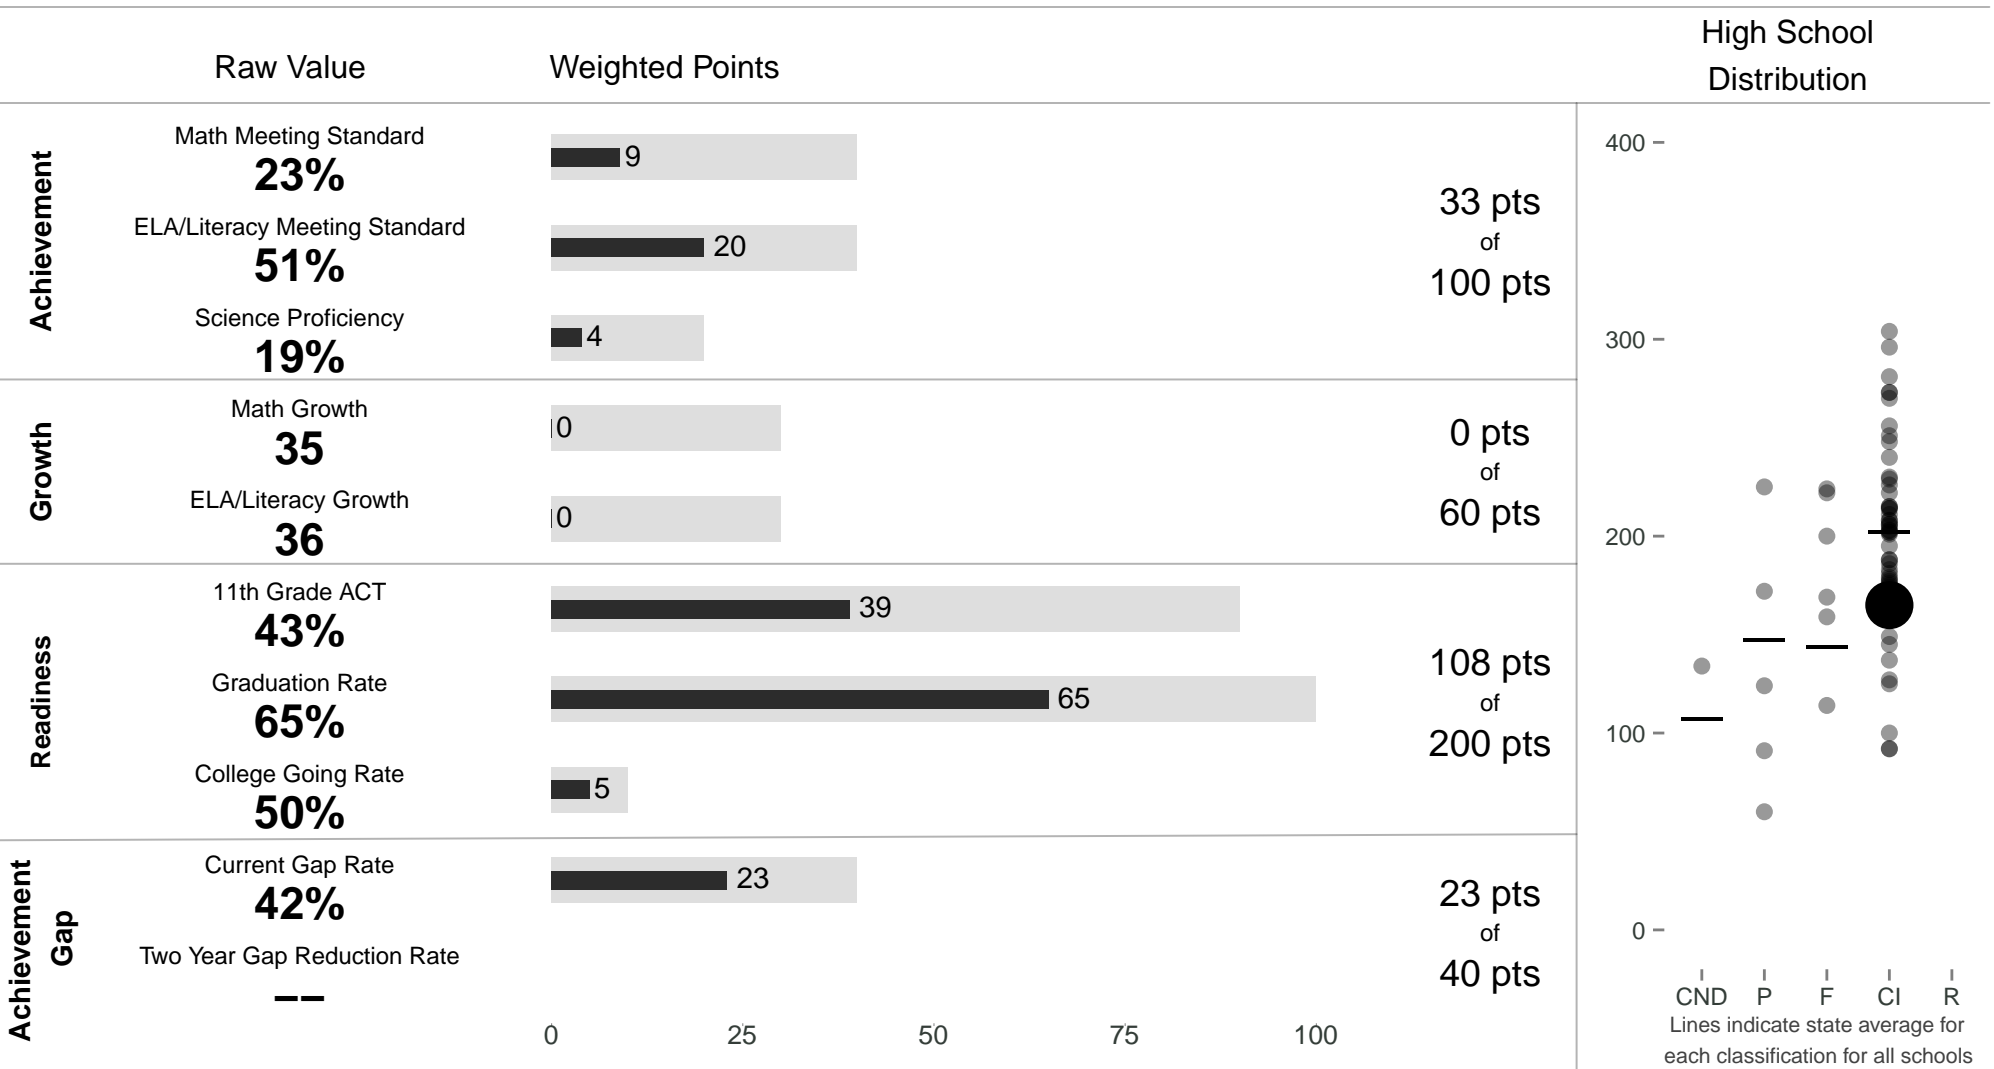

Halau Ku Mana PCS

165 points of 400 points

School Year 2014–2015: Continuous Improvement

Trigger: None

www.hawaiipublicschools.org

NOTE: Final display numbers are rounded, which may cause subtotals to appear to sum incorrectly. The total points value on the upper right is accurate.

Run Date: Tuesday, September 22, 2015