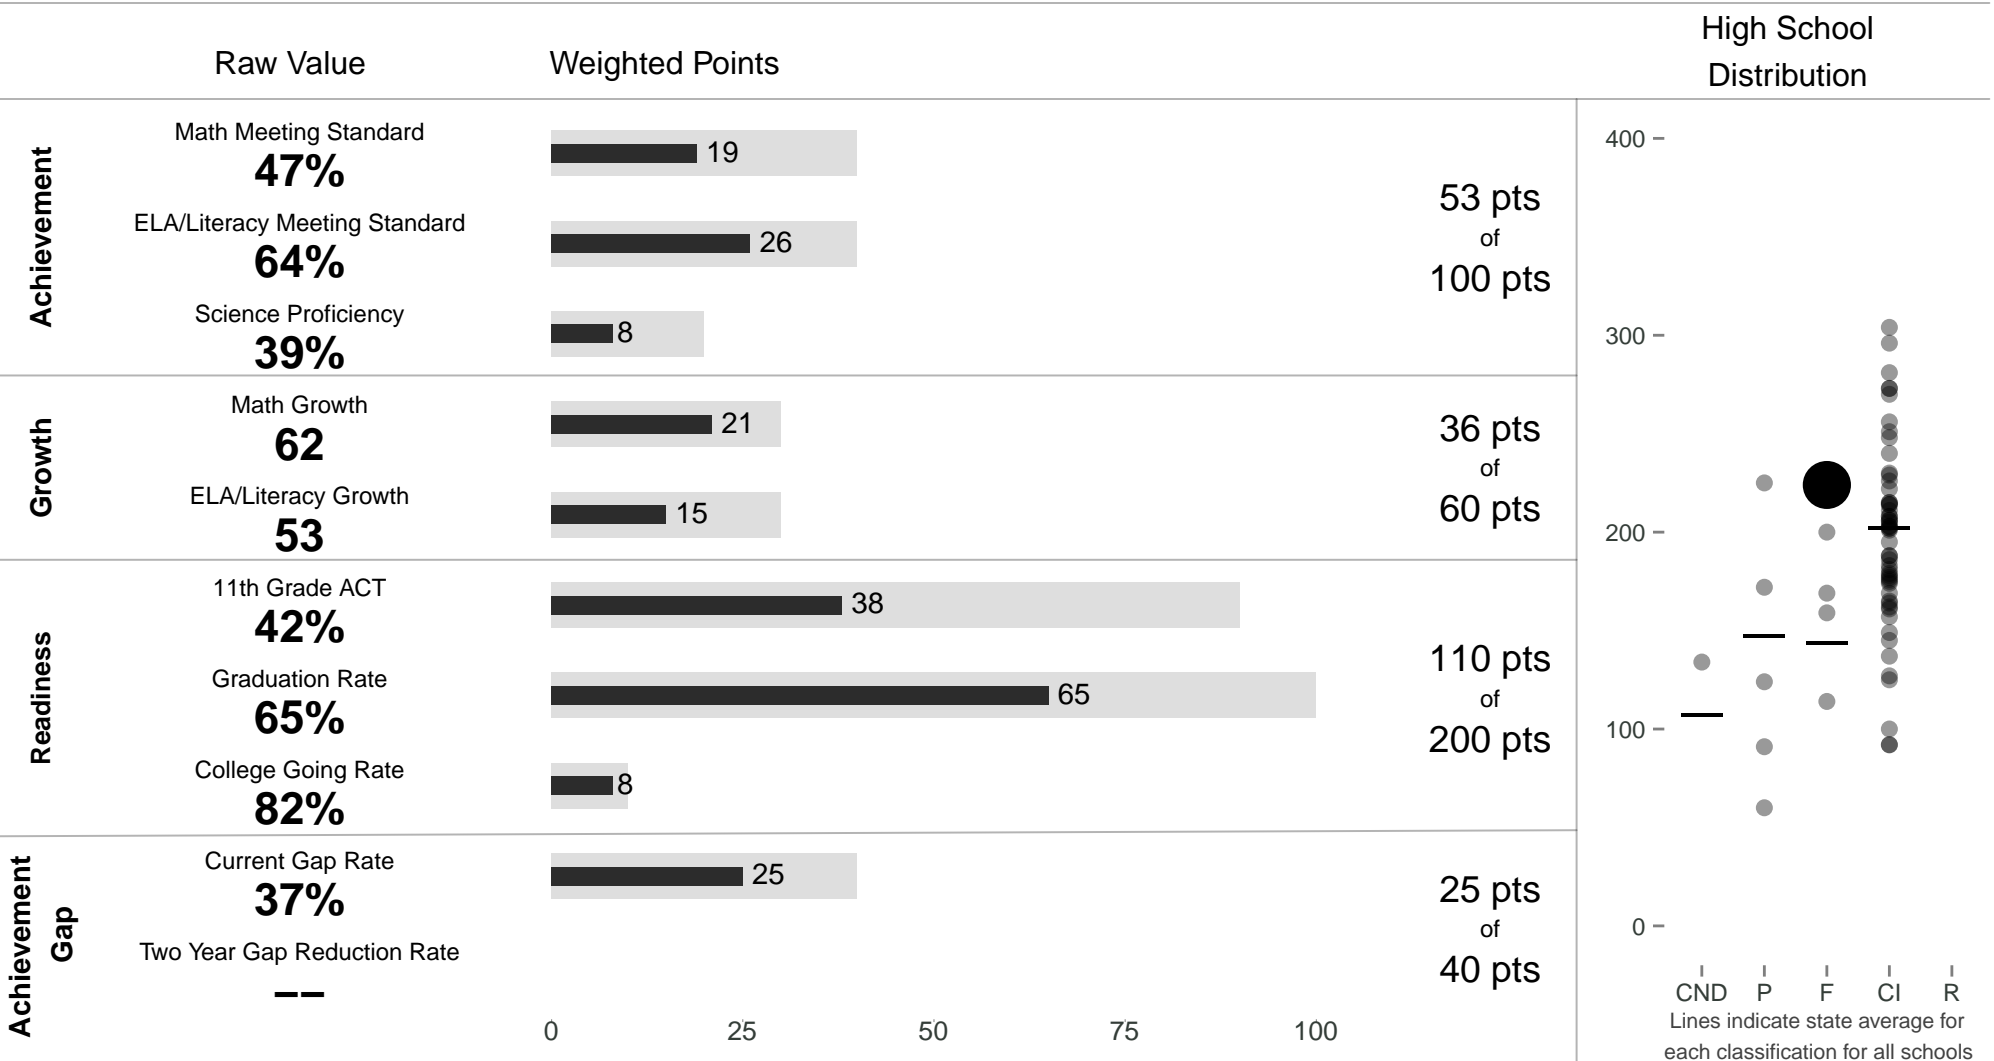

Hawaii Technology Academy PCS

224 points of 400 points

School Year 2014–2015: Focus

Trigger: Carry Over

www.hawaiipublicschools.org

NOTE: Final display numbers are rounded, which may cause subtotals to appear to sum incorrectly. The total points value on the upper right is accurate.

Run Date: Tuesday, September 22, 2015