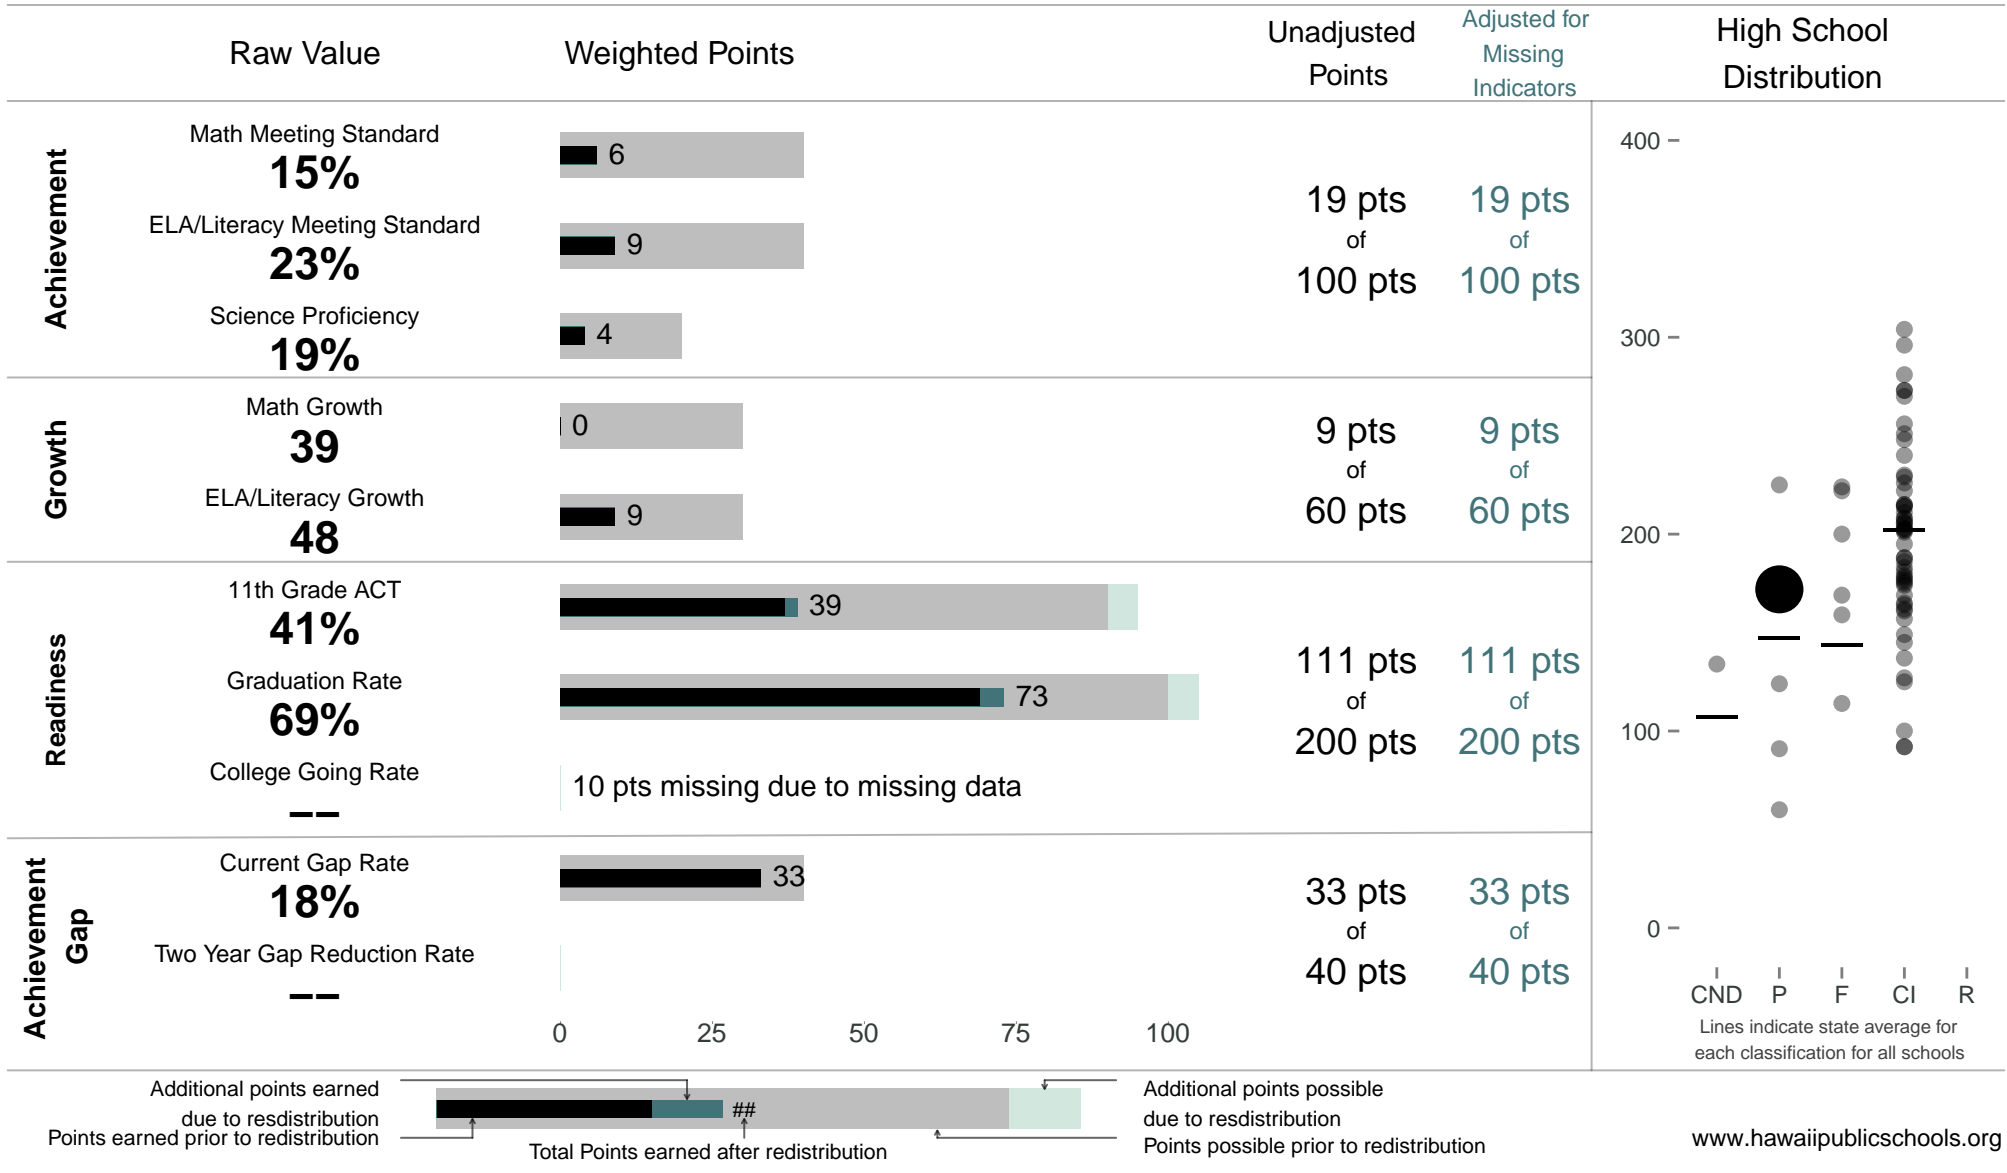

Kamaile Academy PCS

172 points of 400 points

School Year 2014–2015: Priority

Trigger: Carry Over

School Year 2013–2014: Priority

NOTE: Final display numbers are rounded, which may cause subtotals to appear to sum incorrectly. The total points value on the upper right is accurate.