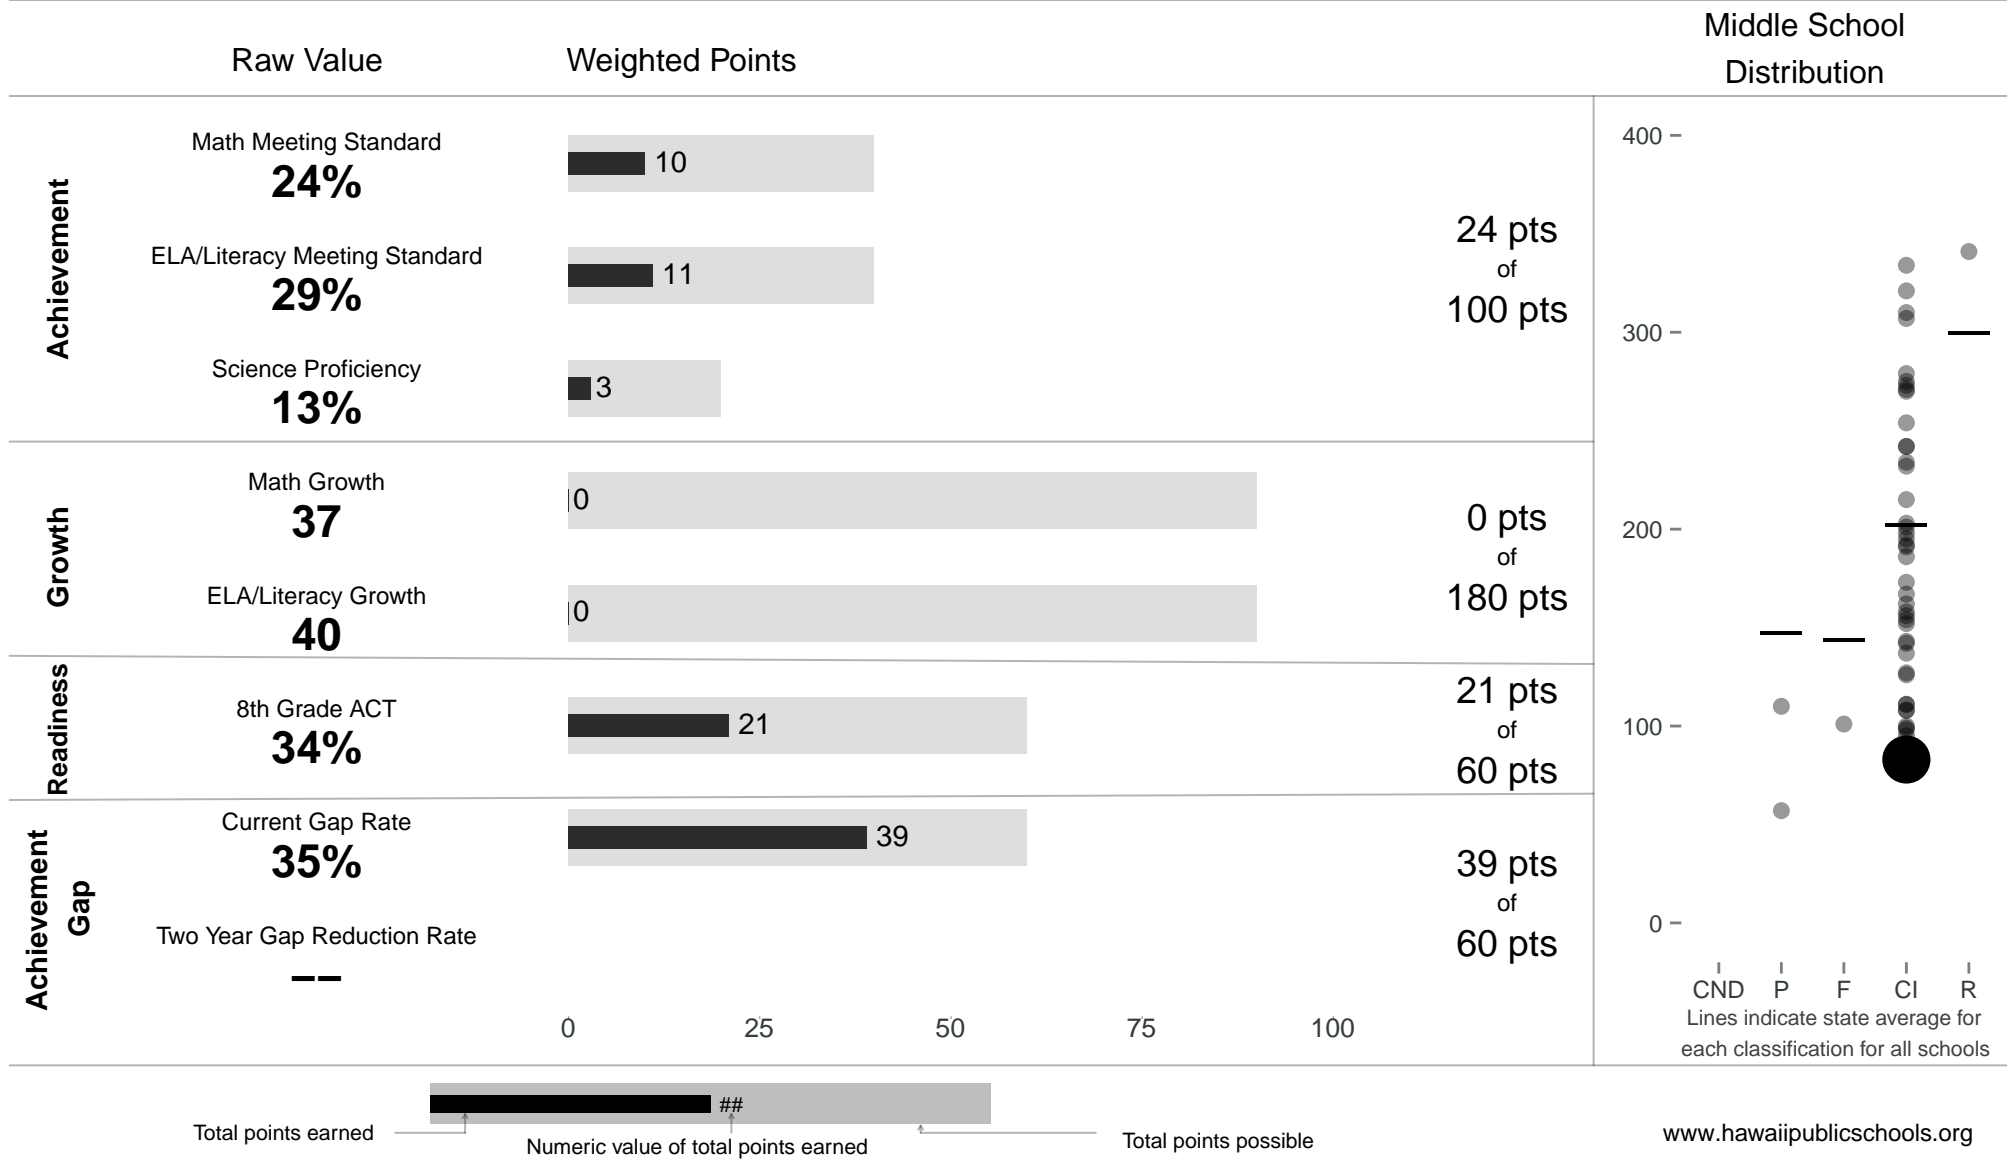

Ka Waihona o ka Naauao PCS

83 points of 400 points

School Year 2014–2015: Continuous Improvement

Trigger: None

School Year 2013–2014: Continuous Improvement

NOTE: Final display numbers are rounded, which may cause subtotals to appear to sum incorrectly. The total points value on the upper right is accurate.