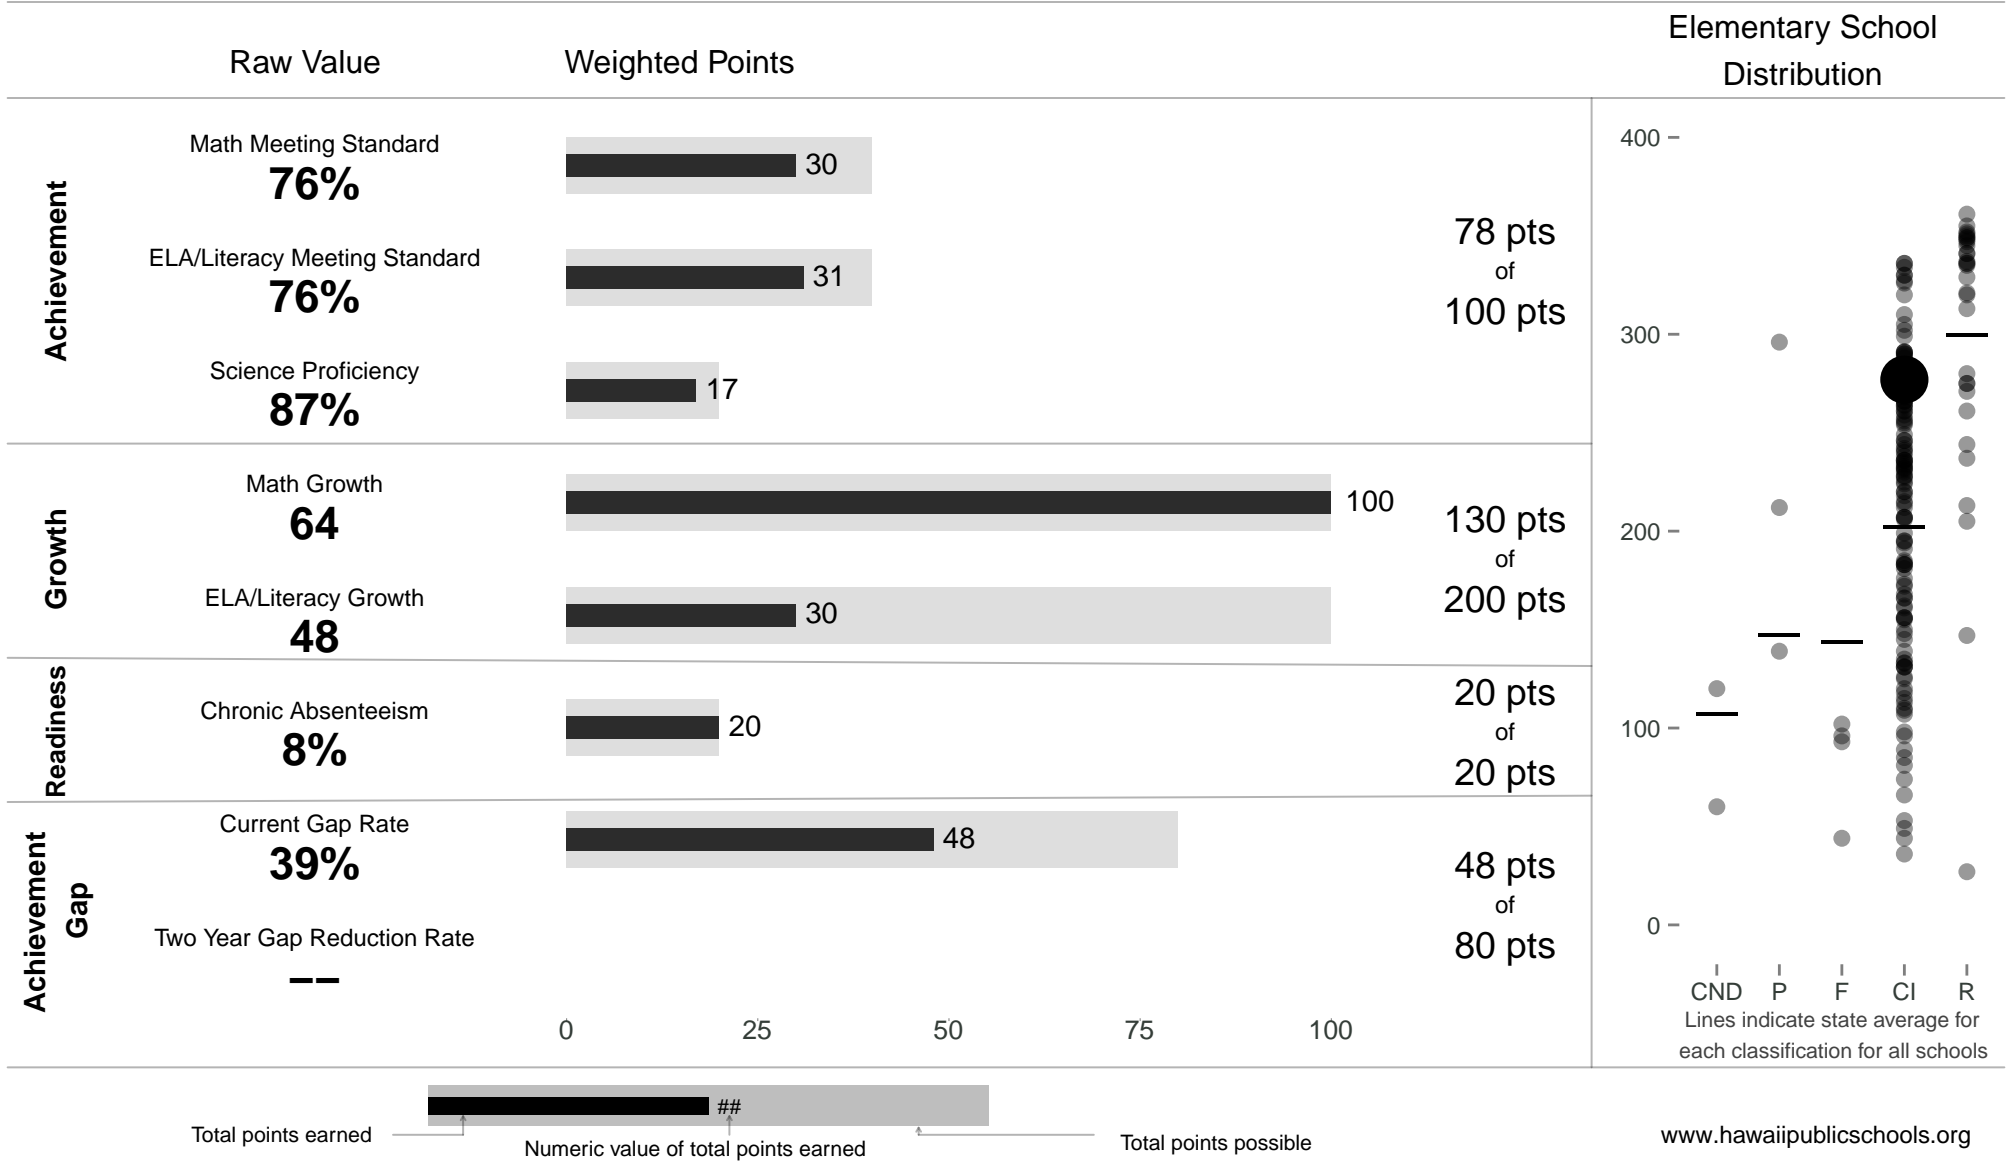

Lanikai Elementary PCS

277 points of 400 points

School Year 2014–2015: Continuous Improvement

Trigger: None

School Year 2013–2014: Continuous Improvement

www.hawaiipublicschools.org

NOTE: Final display numbers are rounded, which may cause subtotals to appear to sum incorrectly. The total points value on the upper right is accurate.

Run Date: Tuesday, September 22, 2015